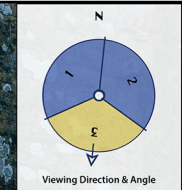

Photomontage