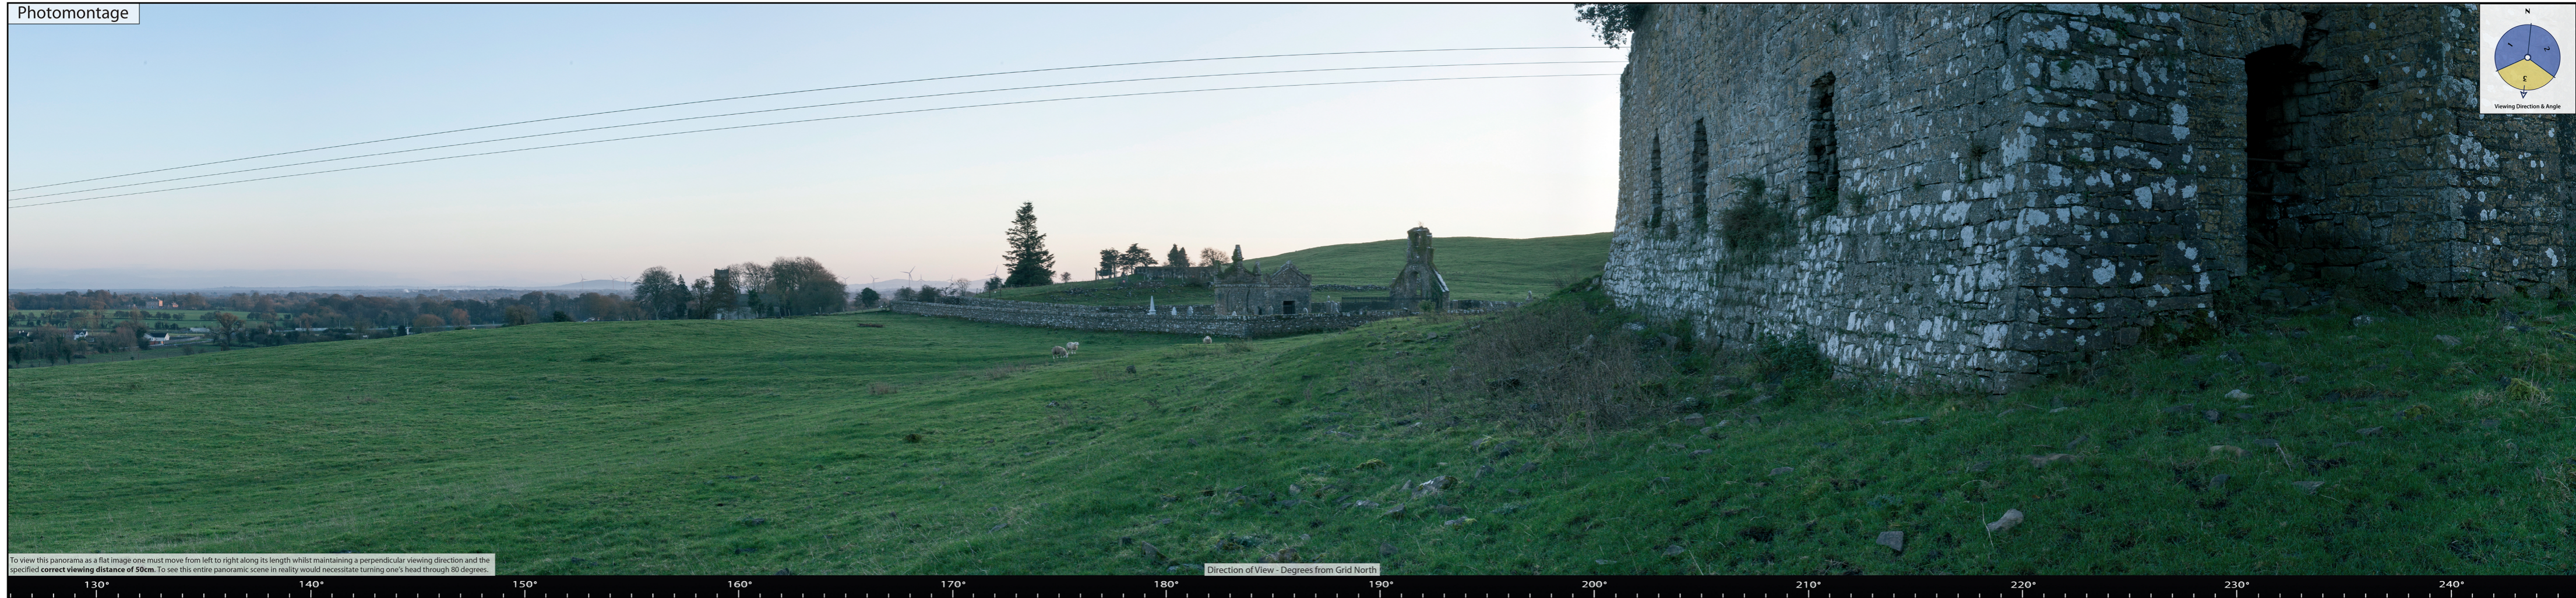

Photomontage